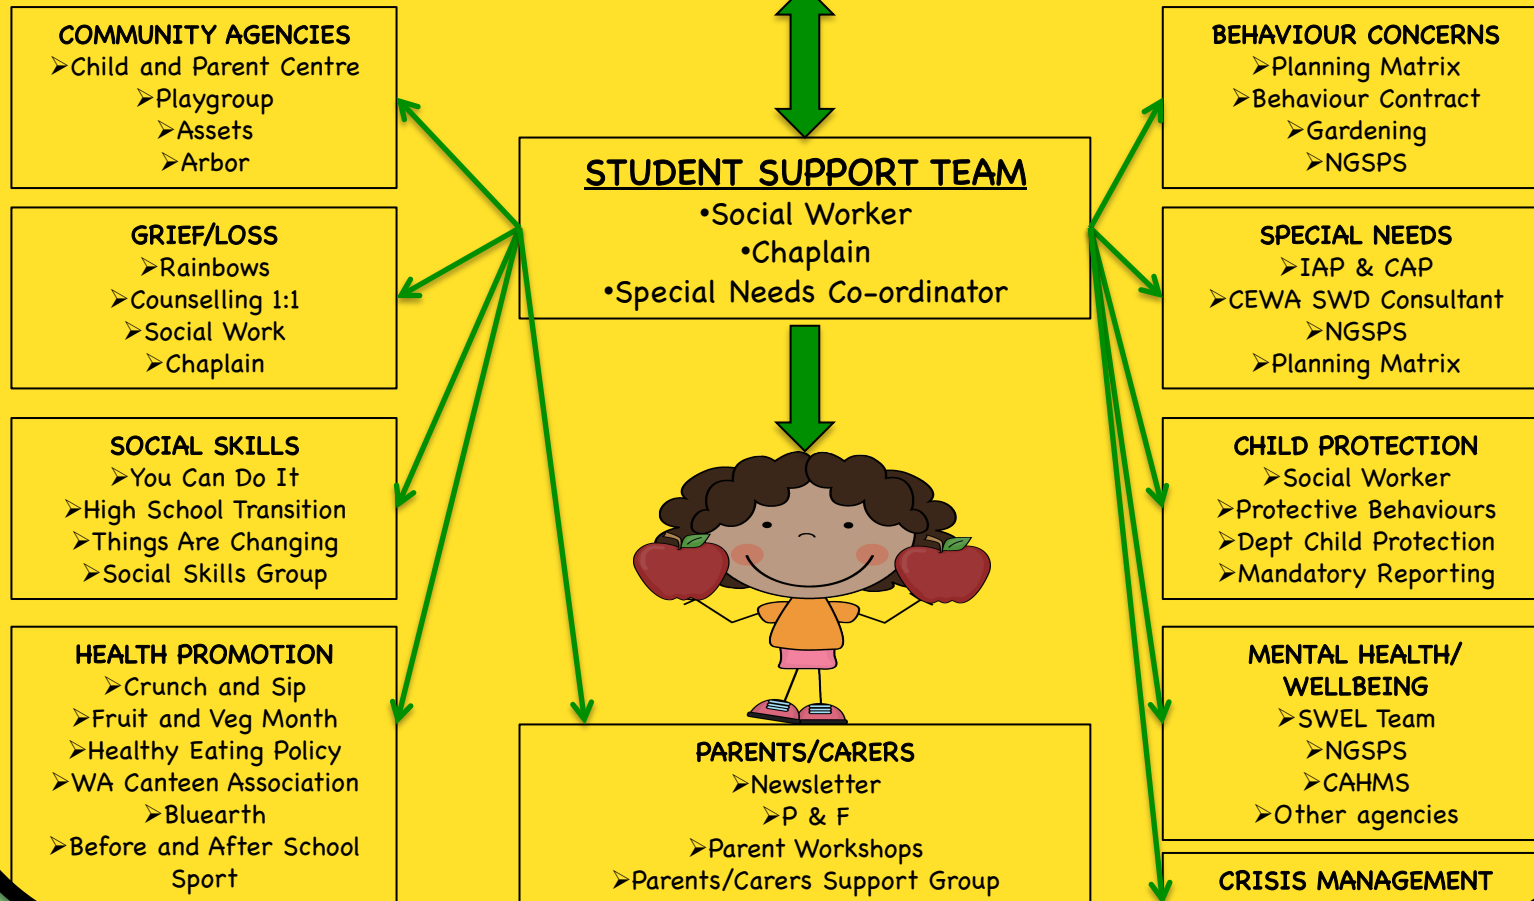

Kids Matter

Referral from Staff, Students, Parents, Community
StudentSupportBG@cathednet.wa.edu.au

SCHOOL BASED RELIGION LESSONS

SCHOOL POLICIES: Behaviour Management, Crisis Management, Mandatory Reporting